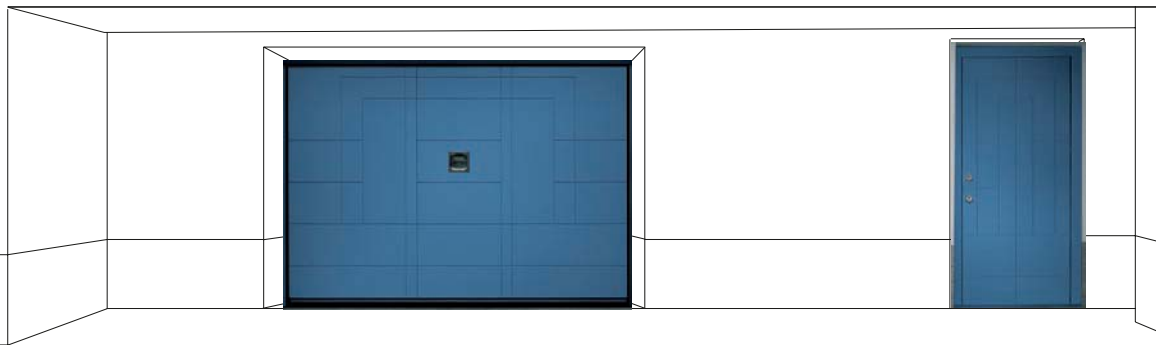

Personalised (glasses, windows, woods, colours, inserts, handles....) please refer to the entire range of Silvelox doors and accessories on the Silvelox catalogue.

Harmonic combination of geometric shapes that compose a design. Particularly adapt in modern contexts, suitable for window insertions.