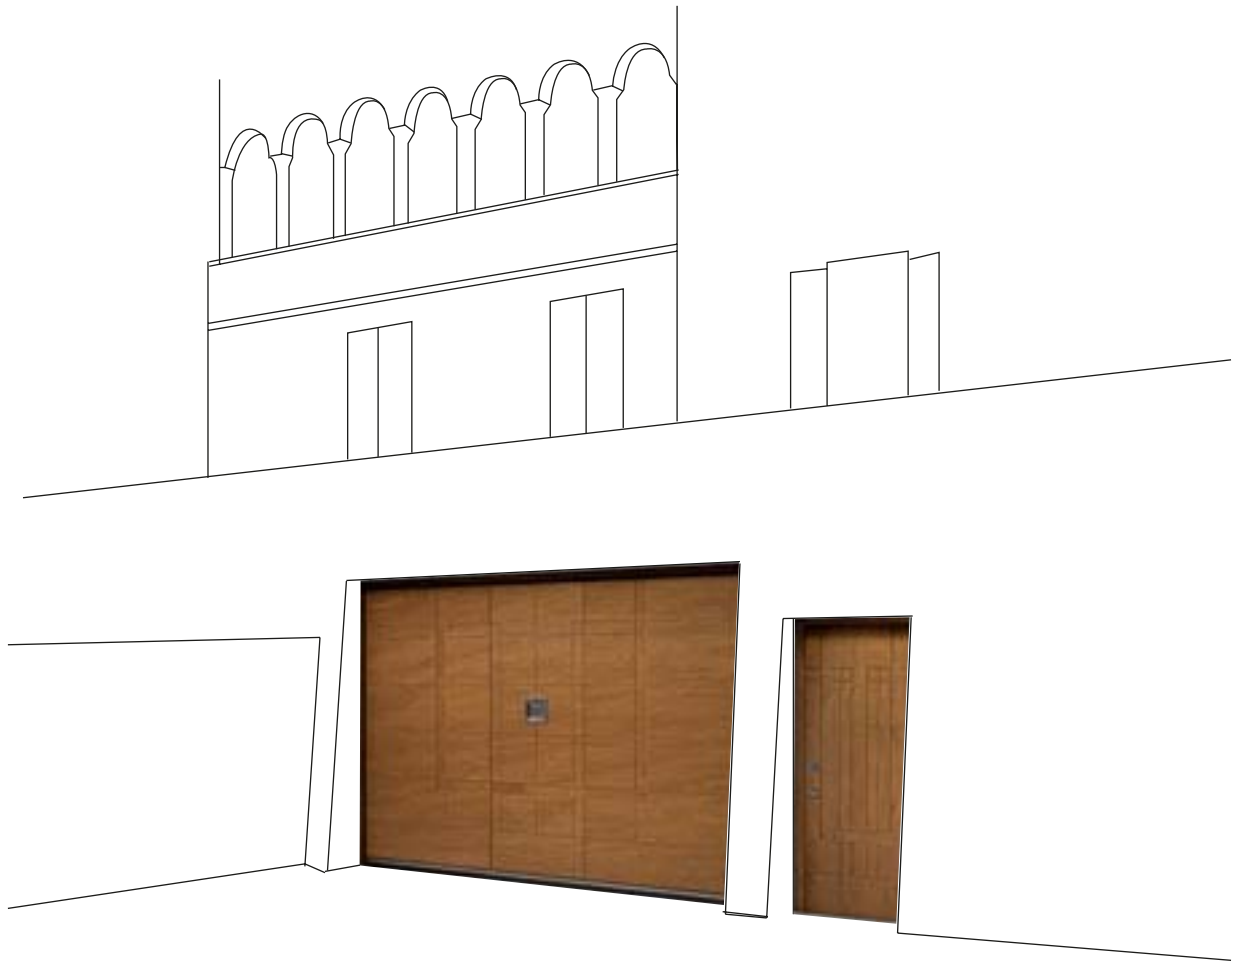

**GARAGE DOOR
ENTRANCE DOOR**

available in the series
available in the series

- Secur Plus
- Secur
- Perfecta
- Optima
- Valida

Wood: Okoume
Finish: Honey colour

The tradition of a classic drawing with horizontal lines and the modern insertion of a carved large square put the door in a frame to enhance its importance.